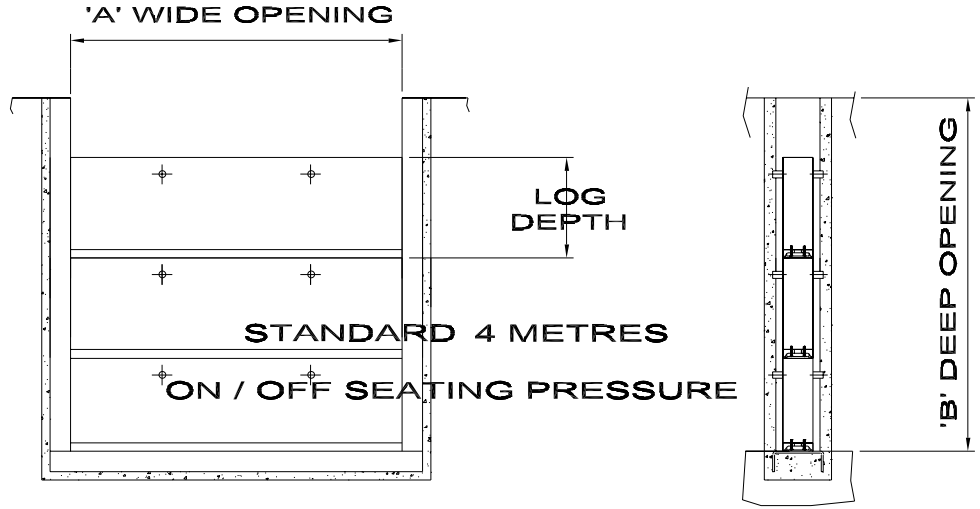

MIDLAND VALVE

STOPLOG - CHANNEL MOUNTED