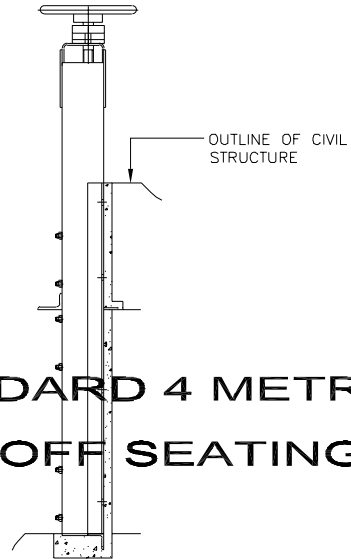

FRONT ELEVATION

SIDE ELEVATION

**STANDARD 4 METRES  
ON / OFF SEATING**

**MIDLAND VALVE**

**WALL MOUNTED PENSTOCK**