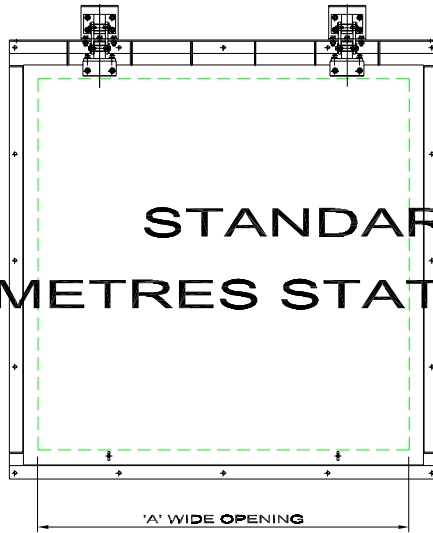

**STANDARD
4 METRES STATIC HEAD**

FRONT ELEVATION

SIDE ELEVATION

**DOUBLE HUNG FLAP VALVE
PLASTIC DOOR**

MIDLAND VALVE