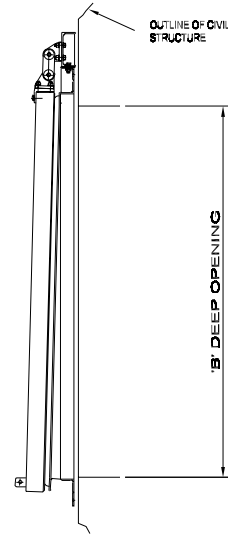

**STANDARD
4 METRES STATIC HEAD**

FRONT ELEVATION

SIDE ELEVATION

**DOUBLE HUNG FLAP VALVE
PLASTIC DOOR**

MIDLAND VALVE