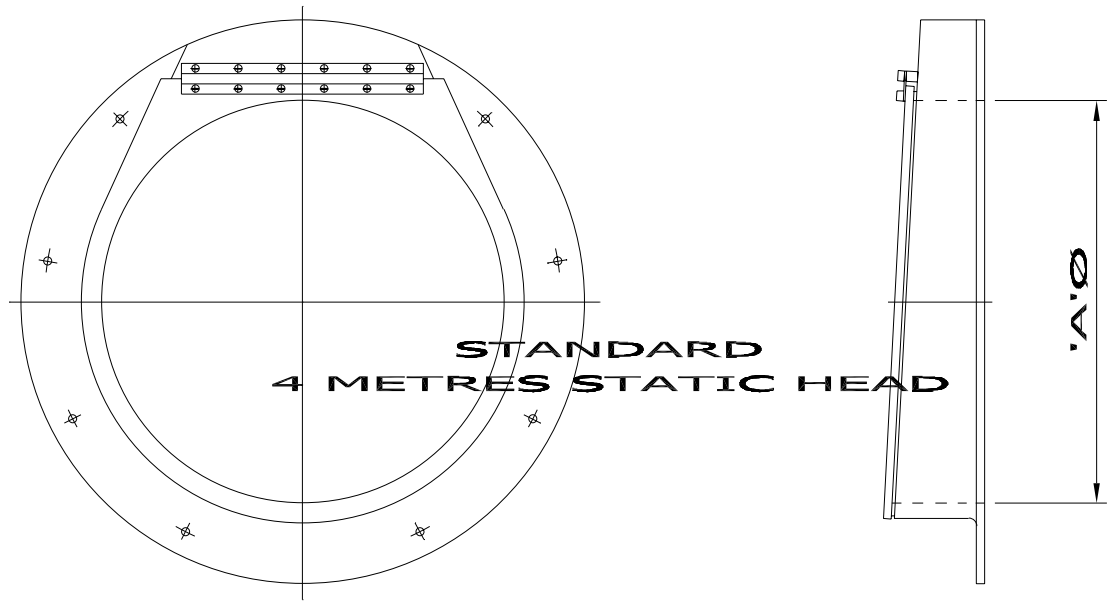

MIDLAND VALVE

**STANDARD
4 METRES STATIC HEAD**

PLASTIC FLAP VALVE Ø500 - Ø600